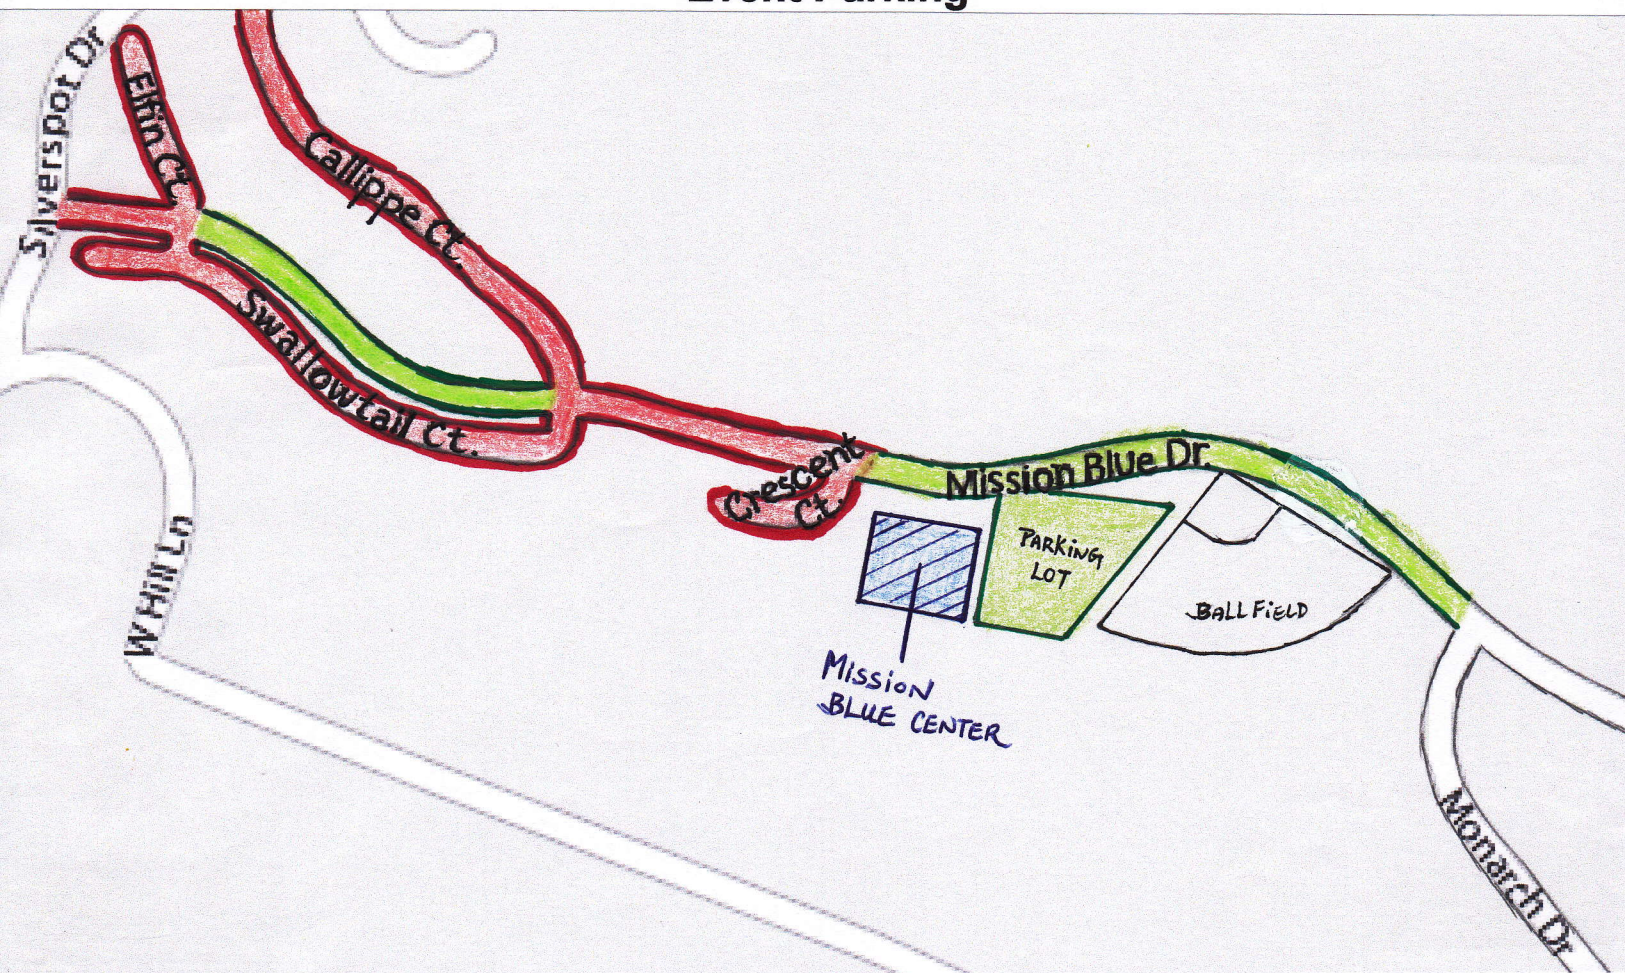

## Mission Blue Center Event Parking

Park your vehicles in the **green areas** (see map above):

- Mission Blue Center Parking Lot.
- Street parking along Mission Blue Drive, designated by white striping.

**Red areas** are TOW-AWAY zones (see map above):

- Crescent Court, Swallowtail Court, Callippe Court and Elfin Court are private property. Unauthorized vehicles parked on these residential streets are subject to tow.

**\*\*Available parking may be limited. If possible, please carpool with other guests\*\***

**\*\*Renters may want to consider car attendants or valet parking for your events\*\***