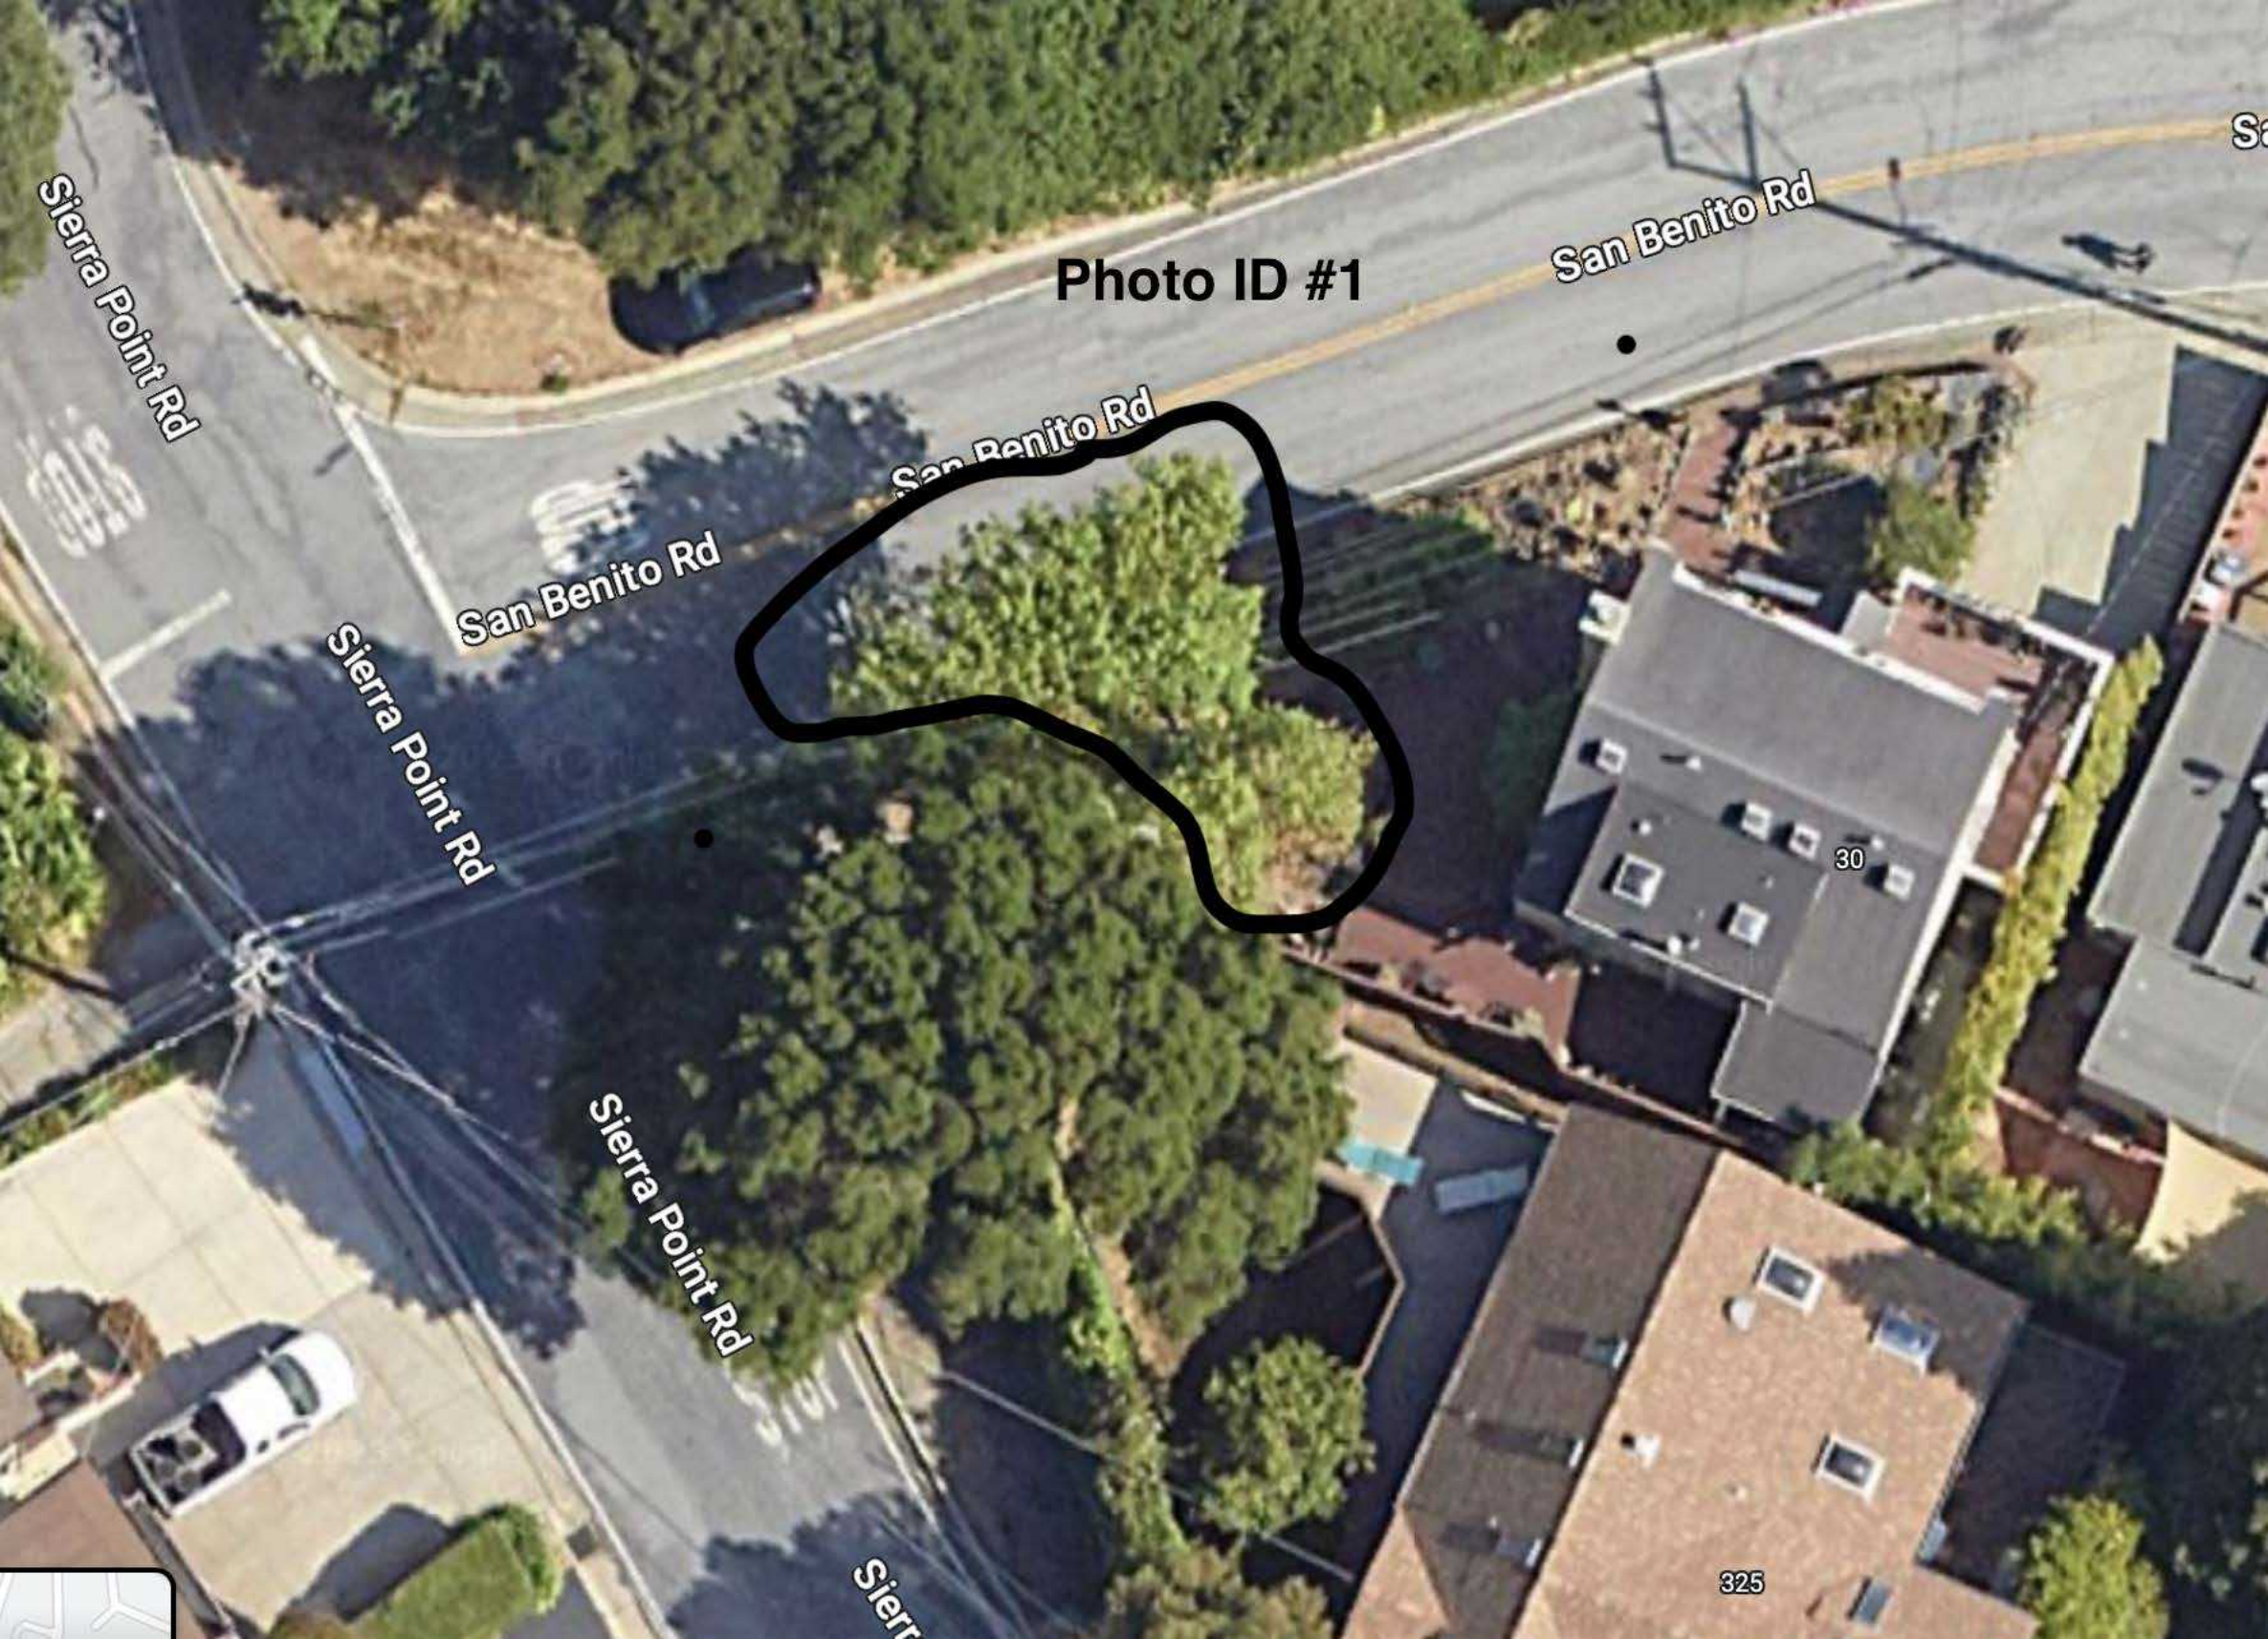

Date

Mon, 05/08/2023

Type of Request

Removal of Non-protected Mature Tree

Tree #1

Photo ID #	#1
Trim or Remove	Non-protected Tree Removal
Species	Maple
Invasive	No
Tree Circumference (inches)	93"
Description of Tree Location	30 San Benito Road at Sierra Point
Photo	tree_to_be_removed.pdf ^[2]
Photo	tree_leaves.pdf ^[3]

Photo ID #1

Sierra Point Rd

San Benito Rd

San Benito Rd

Sierra Point Rd

Sierra Point Rd

Sierr

30