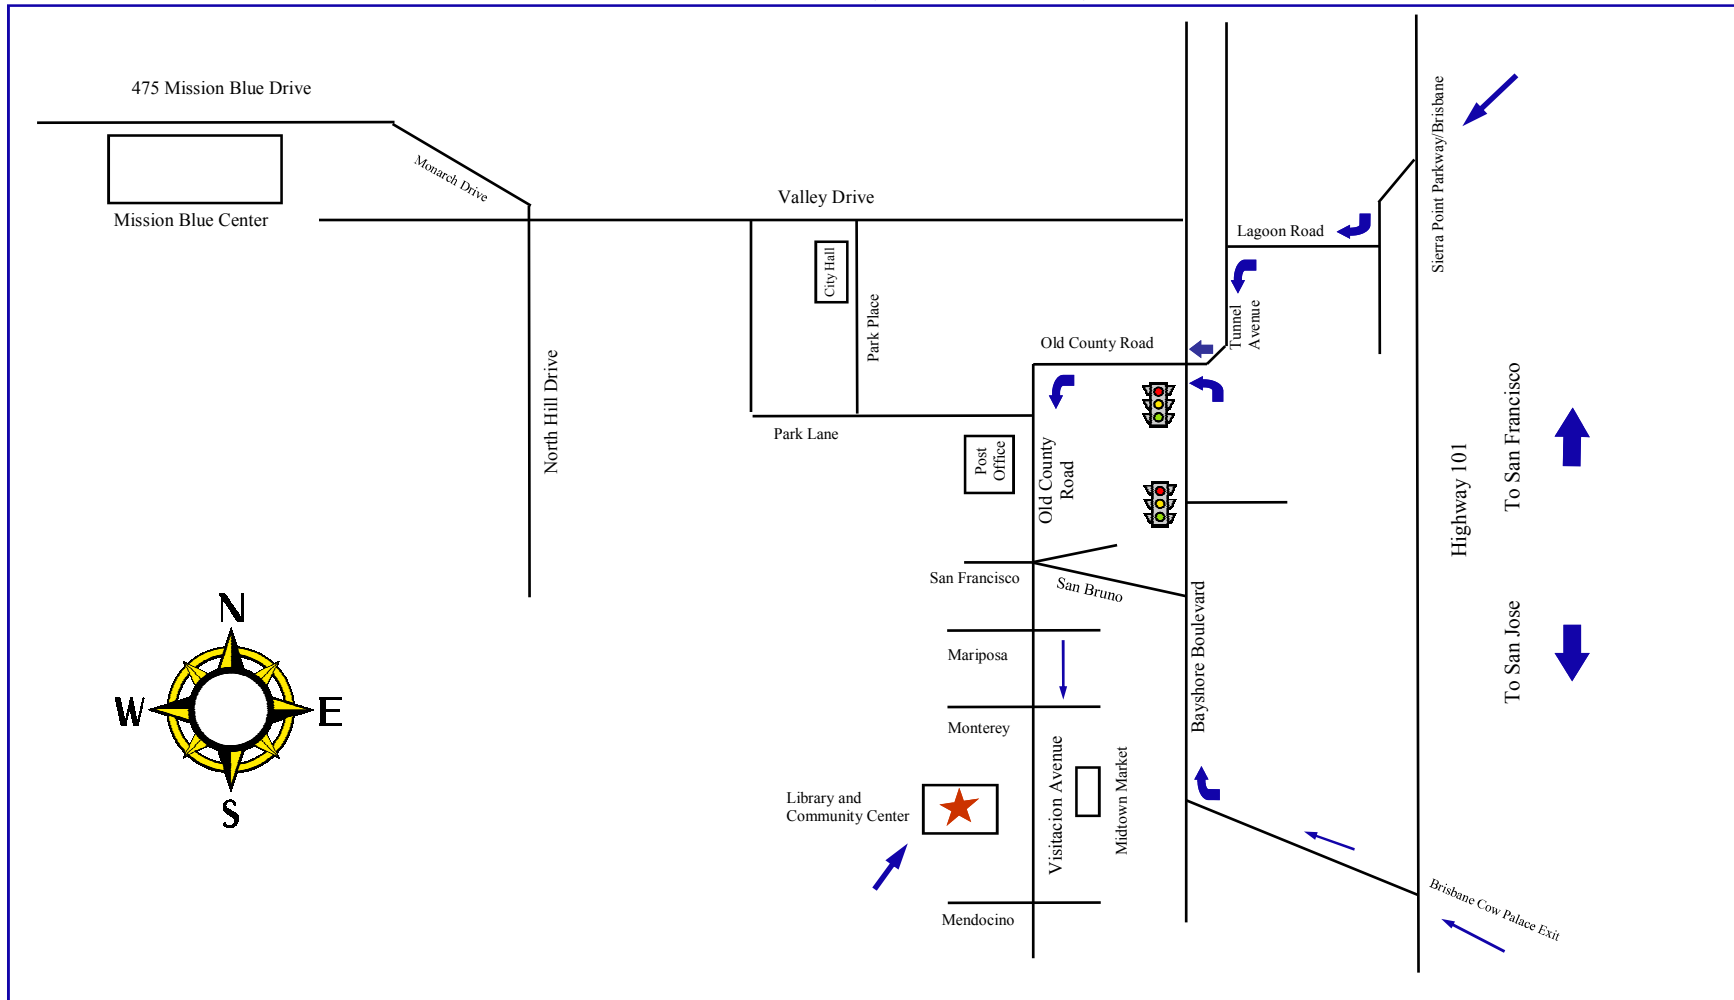

Map to Brisbane Community Center 250 Visitacion Avenue, Brisbane, CA 94005

From 101 North: Take the Sierra Point/Brisbane Exit to Lagoon Road. Turn right on Lagoon Road. Turn left on Tunnel Avenue and go over the bridge. At the signal proceed straight onto Old County Road following it to the five way stop. Proceed straight onto Visitacion Avenue. The Library/Community Center is located at 250 Visitacion Avenue. All Council Meetings occur in the Community Center (lower level of the Library).

From 101 South: Take the Brisbane/Cow Palace Exit on to Bayshore Boulevard. At the second signal turn left onto Old County Road following it to a five way stop. Proceed straight onto Visitacion Avenue. The Library/Community Center is located at 250 Visitacion Avenue. All Council Meetings occur in the Community Center (lower level of the building).