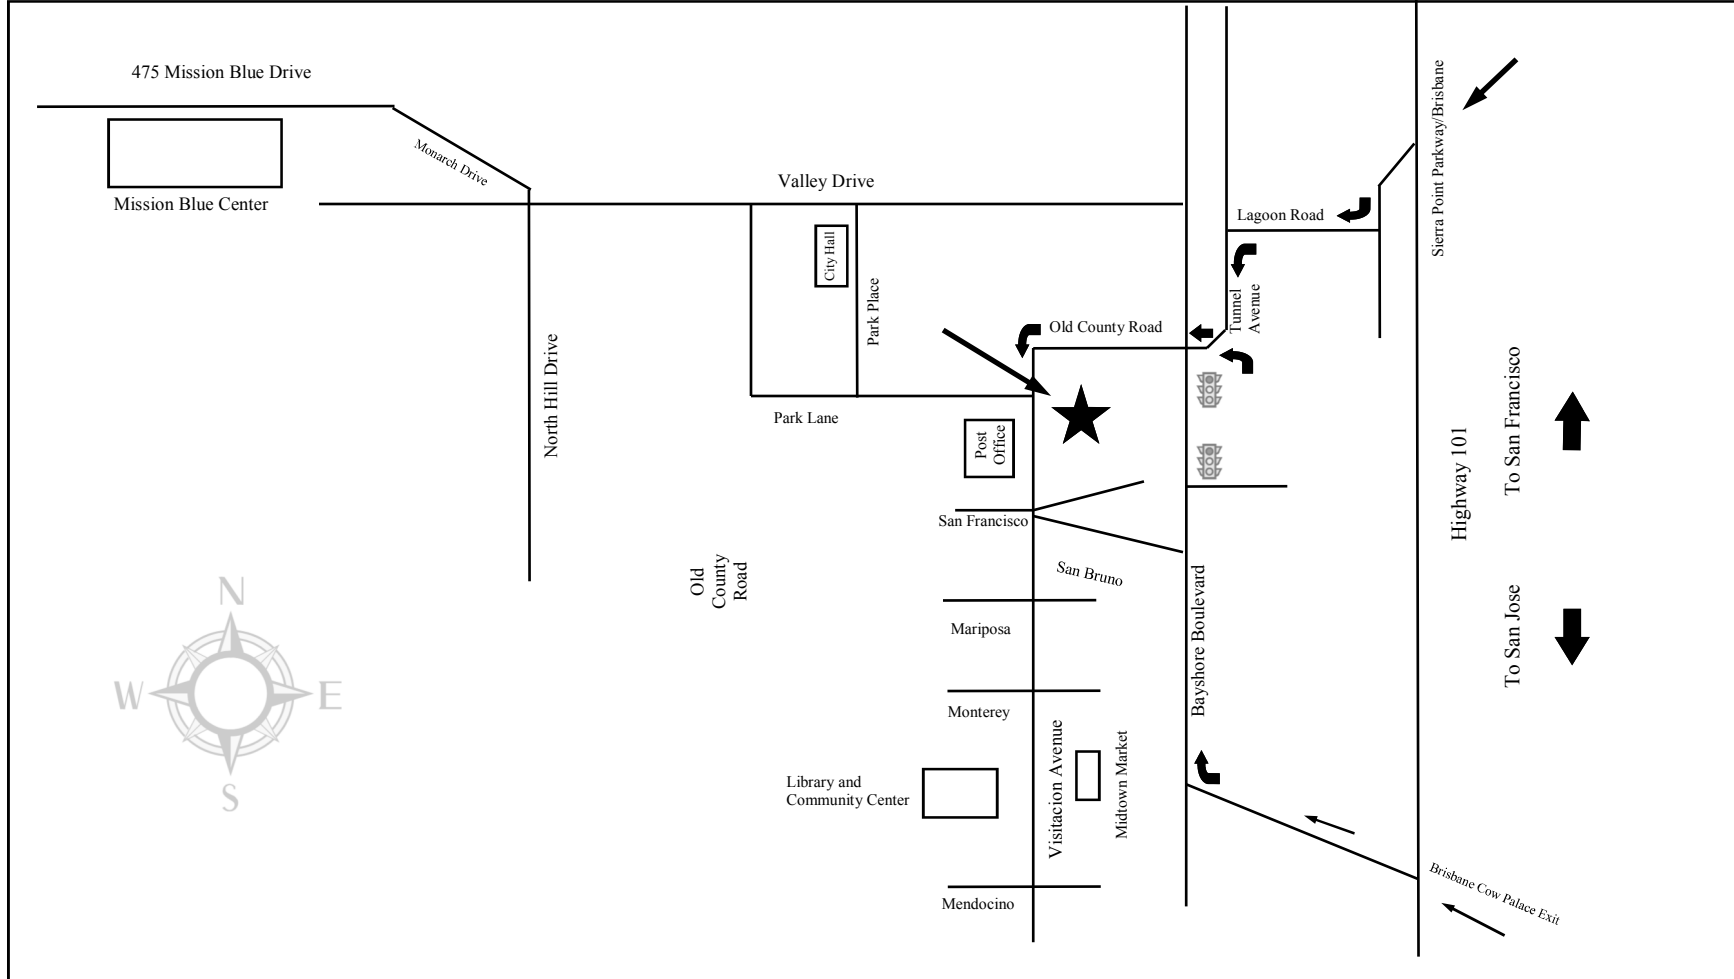

Map to Brisbane Community Park 11 Old County Road, Brisbane, CA 94005

From 101 North: Take the Sierra Point/Brisbane Exit to Lagoon Road. Turn right on Lagoon Road. Turn left on Tunnel Avenue and go over the bridge. At the signal proceed straight onto Old County Road following it to the five way stop. The park is on the left at the corner of Old County Road and San Francisco Avenue.

From 101 South: Take the Brisbane/Cow Palace Exit on to Bayshore Boulevard. At the second signal turn left onto Old County Road following it to a five way stop. The Park is on the left at the corner of Old County Road and San Francisco Avenue.